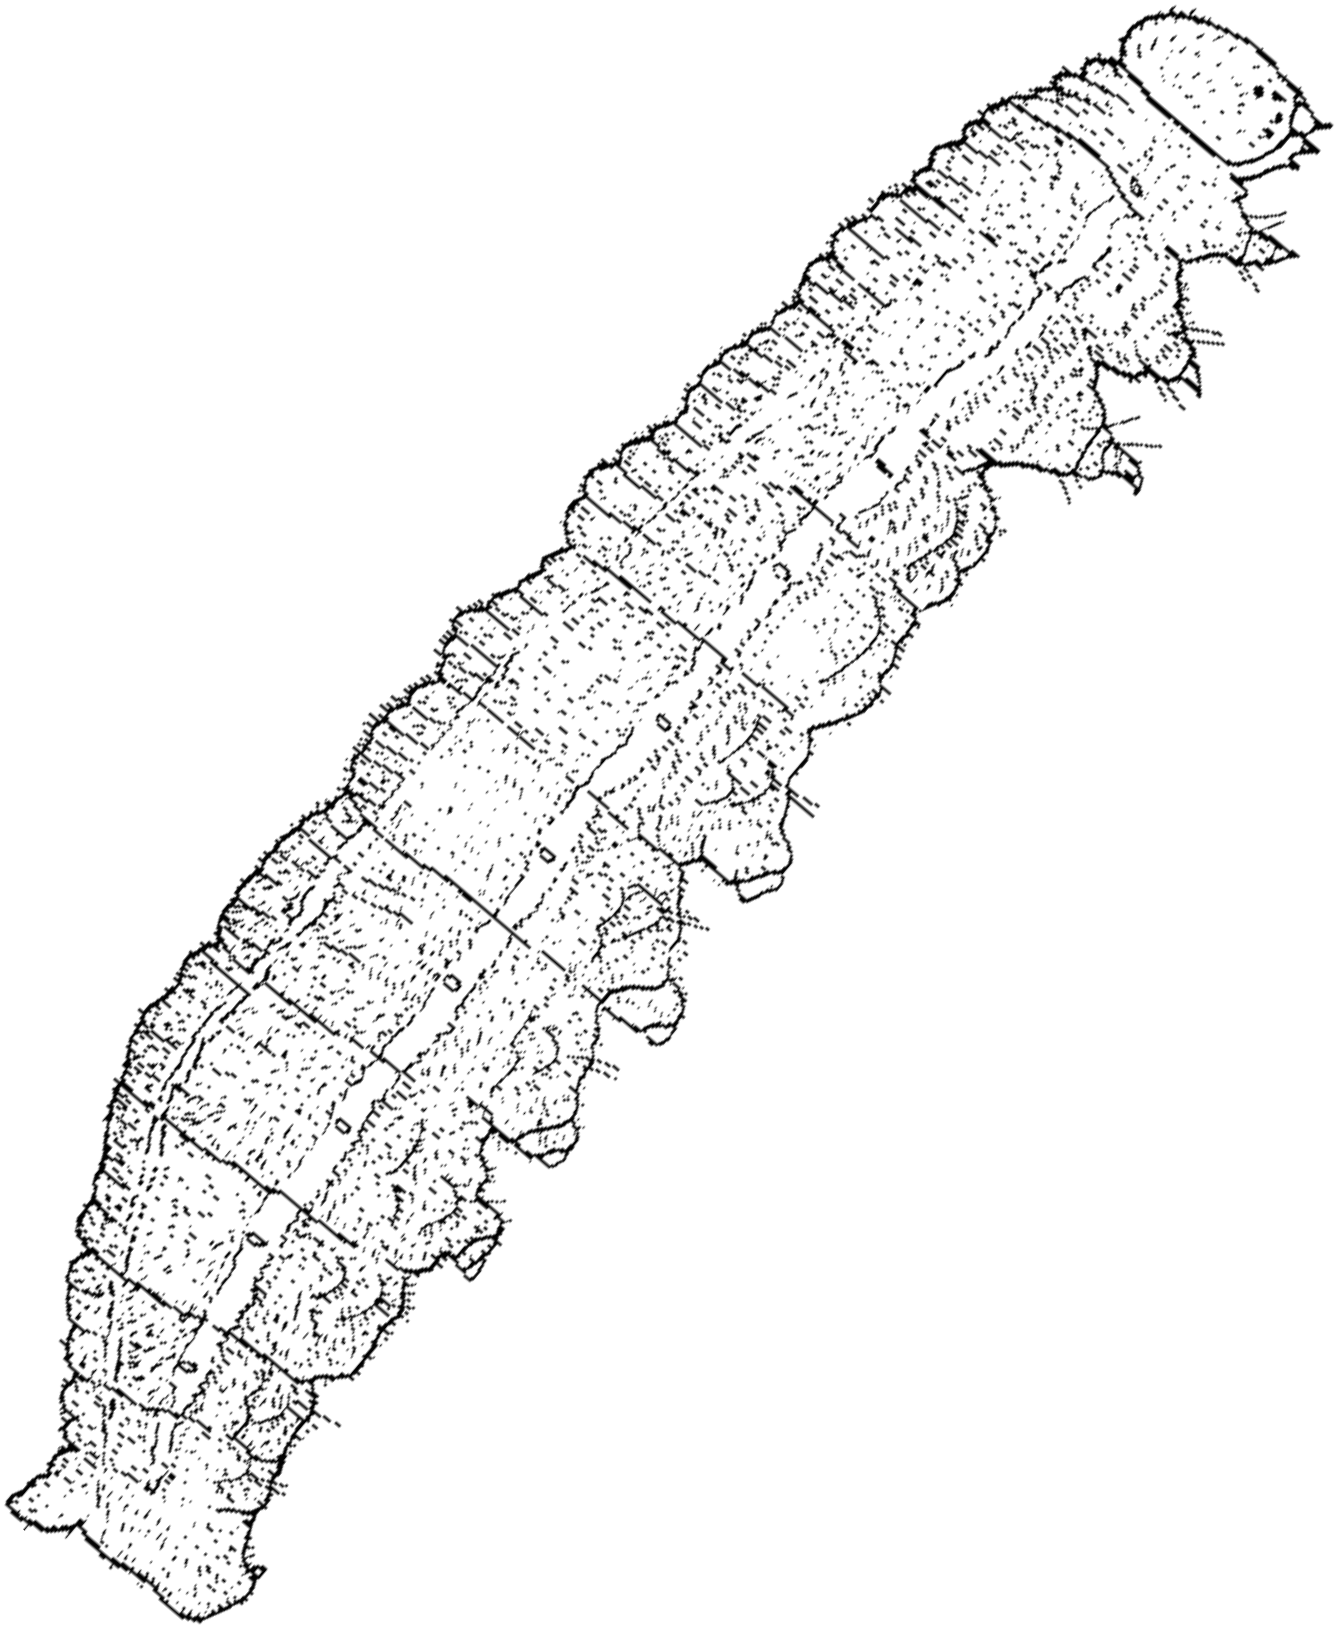

**ALFALFA BUTTERFLY.** This butterfly is the adult stage of the alfalfa caterpillar. The adult has bright yellow wings edged in black. Most of the body is black, too. The adult stage is harmless and feeds on blooming alfalfa nectar.

**ALFALFA CATERPILLAR.** This insect is commonly found in midsummer in alfalfa fields. The larva feeds on alfalfa leaves. The attractive yellow and black butterfly often is seen fluttering just above alfalfa fields. The larva is pale green with a narrow white or light yellow stripe on either side of the body.